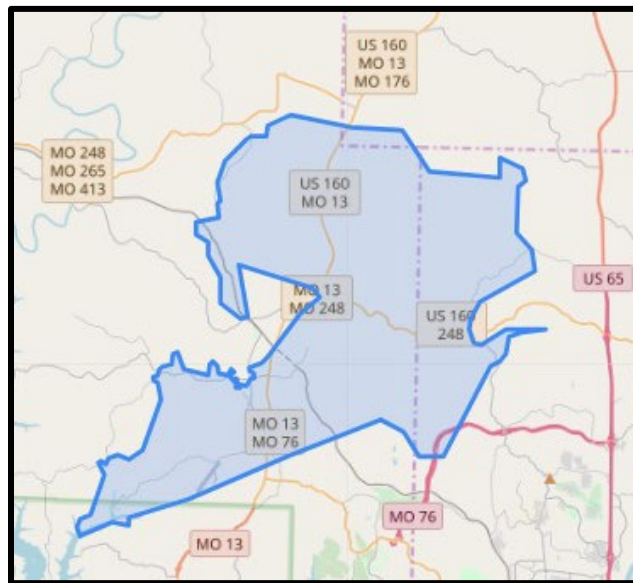

Branson, Missouri –White River Connect, a subsidiary of White River Valley Electric Cooperative, announced today that it is now taking orders for customers living in the Stultz service area. This includes parts of Stone County and Taney County near US Highway 160.

Construction began on White River Connect’s fiber network in June of 2023 with its first customer receiving internet service at their home in April 2024. The project, which will provide internet to rural areas of Christian, Douglas, Ozark, Stone, and Taney Counties was estimated to take four years to complete and will cover over 4,200 miles of fiber. White River Connect’s high-speed internet is currently available in the areas of Branson, Bear Creek, Sweden, Rockaway, Gretna, and Goodhope, Compton Ridge, Taneyville, Protém, Theodosia, Wasola, Lake, Bluewater, and more with plans to open additional markets before the end of the year.

Residents can visit <https://www.whiteriverconnect.com> to view the map of service availability and sign up for service in those areas. People can also pre-register for areas coming soon.

For more information about White River Valley Electric Cooperative’s fiber-to-the-home project, White River Connect, visit <https://www.whiteriverconnect.com>.

About WRVEC

[White River Valley Electric Cooperative](#) is a [Touchstone Energy Cooperative](#) dedicated to ensuring our members receive safe and reliable service in their homes and businesses across five southwest Missouri counties including Ozark, Taney, Stone, Christian and Douglas.